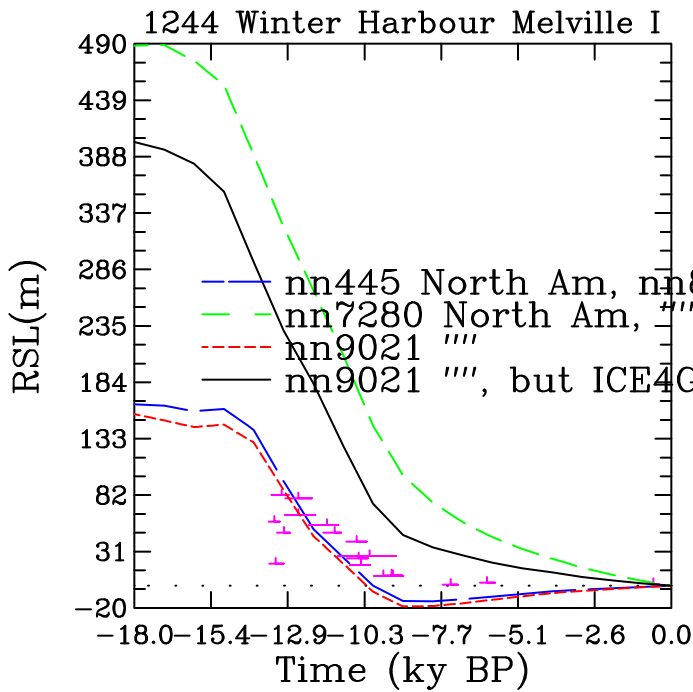

— nn445 North Am, nn8234 EA., ICE6G Ant., VM5a
 - - nn7280 North Am, ""
 - - nn9021 ""
 — nn9021 "", but ICE4G Ant., VM2 (as calibrated)

— nn445 North Am, nn8234 EA., ICE6G Ant., VM5a
 - - nn7280 North Am, ""
 - - nn9021 ""
 — nn9021 "", but ICE4G Ant., VM2 (as calibrated)

- - - nn445 North Am, nn8234 EA., ICE6G Ant., VM5a
 - - - nn7280 North Am, ""
 - - - nn9021 ""
 - - - nn9021 "", but ICE4G Ant., VM2 (as calibrated)

— nn445 North Am, nn8234 EA., ICE6G Ant., VM5a
 - - nn7280 North Am, ""
 - - nn9021 ""
 — nn9021 "", but ICE4G Ant., VM2 (as calibrated)