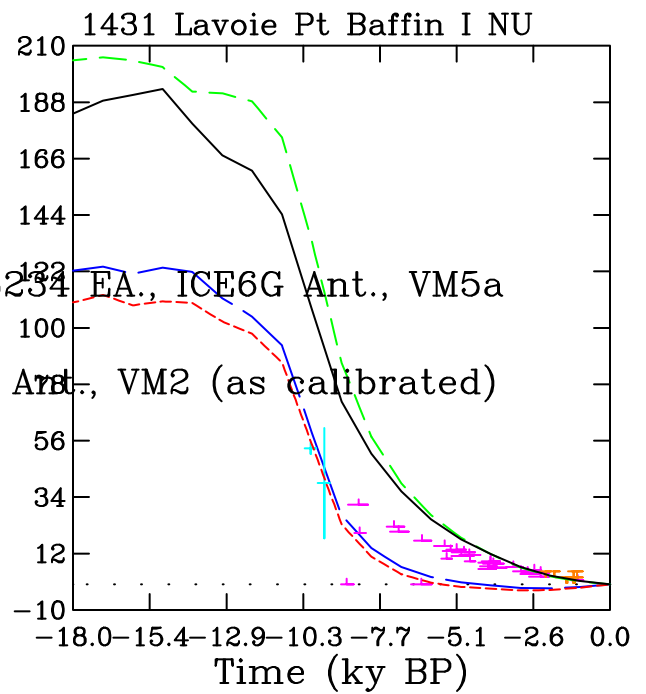

— nn445 North Am, nn8234 EA., ICE6G Ant., VM5a
 - - nn7280 North Am, ""
 - - nn9021 ""
 — nn9021 "", but ICE4G Ant., VM2 (as calibrated)

— nn445 North Am, nn8234 EA., ICE6G Ant., VM5a
 - - nn7280 North Am, ""
 - - nn9021 ""
 — nn9021 "", but ICE4G Ant., VM2 (as calibrated)

- - - nn445 North Am, nn8234 EA., ICE6G Ant., VM5a
 - - - nn7280 North Am, ""
 - - - nn9021 ""
 - - - nn9021 "", but ICE4G Ant., VM2 (as calibrated)

— nn445 North Am, nn8234 EA., ICE6G Ant., VM5a
 - - nn7280 North Am, ""
 - - nn9021 ""
 — nn9021 "", but ICE4G Ant., VM2 (as calibrated)