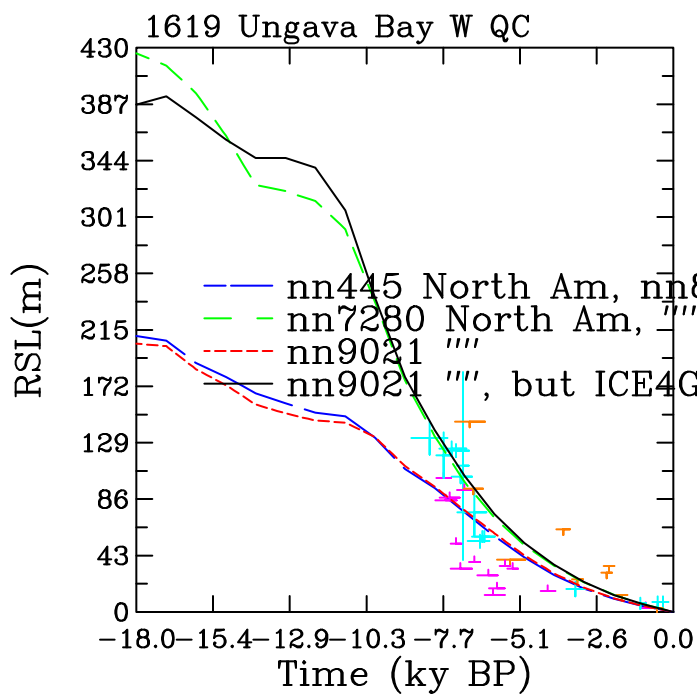

— nn445 North Am, nn8234 EA., ICE6G Ant., VM5a
 - - nn7280 North Am, ""
 - - nn9021 ""
 — nn9021 "", but ICE4G Ant., VM2 (as calibrated)

— nn445 North Am, nn8234 EA., ICE6G Ant., VM5a
 - - nn7280 North Am, ""
 - - nn9021 ""
 — nn9021 "", but ICE4G Ant., VM2 (as calibrated)

- - - nn445 North Am, nn8234 EA., ICE6G Ant., VM5a
 - - - nn7280 North Am, ""
 - - - nn9021 ""
 - - - nn9021 "", but ICE4G Ant., VM2 (as calibrated)

— nn445 North Am, nn8234 EA., ICE6G Ant., VM5a
 - - nn7280 North Am, ""
 - - nn9021 ""
 — nn9021 "", but ICE4G Ant., VM2 (as calibrated)