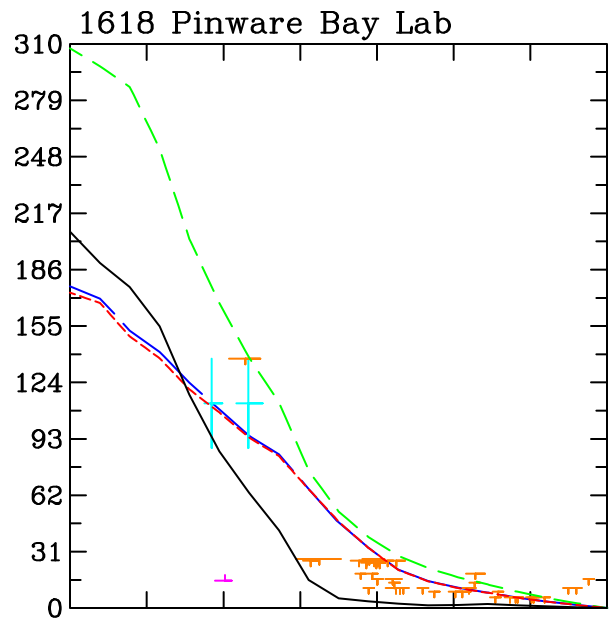

— nn445 North Am, nn8234 EA., ICE6G Ant., VM5a
 - - nn7280 North Am, ""
 - - nn9021 ""
 — nn9021 "", but ICE4G Ant., VM2 (as calibrated)

— nn445 North Am, nn8234 EA., ICE6G Ant., VM5a
 - - nn7280 North Am, ""
 - - nn9021 ""
 — nn9021 "", but ICE4G Ant., VM2 (as calibrated)

- - - nn445 North Am, nn8234 EA., ICE6G Ant., VM5a
 - - - nn7280 North Am, ""
 - - - nn9021 ""
 - - - nn9021 "", but ICE4G Ant., VM2 (as calibrated)

— nn445 North Am, nn8234 EA., ICE6G Ant., VM5a
 - - nn7280 North Am, ""
 - - nn9021 ""
 — nn9021 "", but ICE4G Ant., VM2 (as calibrated)