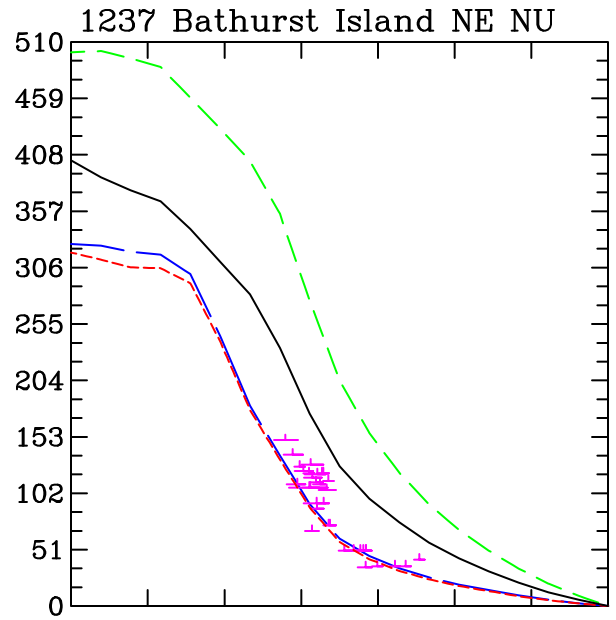

— nn445 North Am, nn8234 EA., ICE6G Ant., VM5a
 - - nn7280 North Am, ""
 - - nn9021 ""
 — nn9021 "", but ICE4G Ant., VM2 (as calibrated)

— nn445 North Am, nn8234 EA., ICE6G Ant., VM5a
 - - nn7280 North Am, ""
 - - nn9021 ""
 — nn9021 "", but ICE4G Ant., VM2 (as calibrated)

- - - nn445 North Am, nn8234 EA., ICE6G Ant., VM5a
 - - - nn7280 North Am, ""
 - - - nn9021 ""
 - - - nn9021 "", but ICE4G Ant., VM2 (as calibrated)

— nn445 North Am, nn8234 EA., ICE6G Ant., VM5a
 - - nn7280 North Am, ""
 - - nn9021 ""
 — nn9021 "", but ICE4G Ant., VM2 (as calibrated)