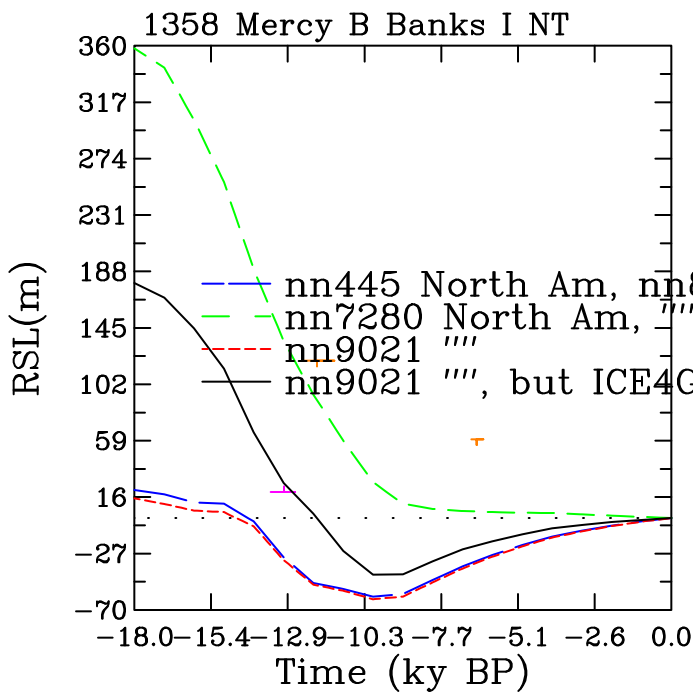

— nn445 North Am, nn8234 EA., ICE6G Ant., VM5a
 - - nn7280 North Am, ""
 - - nn9021 ""
 — nn9021 "", but ICE4G Ant., VM2 (as calibrated)

— nn445 North Am, nn8234 EA., ICE6G Ant., VM5a
 - - nn7280 North Am, ""
 - - nn9021 ""
 — nn9021 "", but ICE4G Ant., VM2 (as calibrated)

- - - nn445 North Am, nn8234 EA., ICE6G Ant., VM5a
 - - - nn7280 North Am, ""
 - - - nn9021 ""
 - - - nn9021 "", but ICE4G Ant., VM2 (as calibrated)

— nn445 North Am, nn8234 EA., ICE6G Ant., VM5a
 - - nn7280 North Am, ""
 - - nn9021 ""
 — nn9021 "", but ICE4G Ant., VM2 (as calibrated)