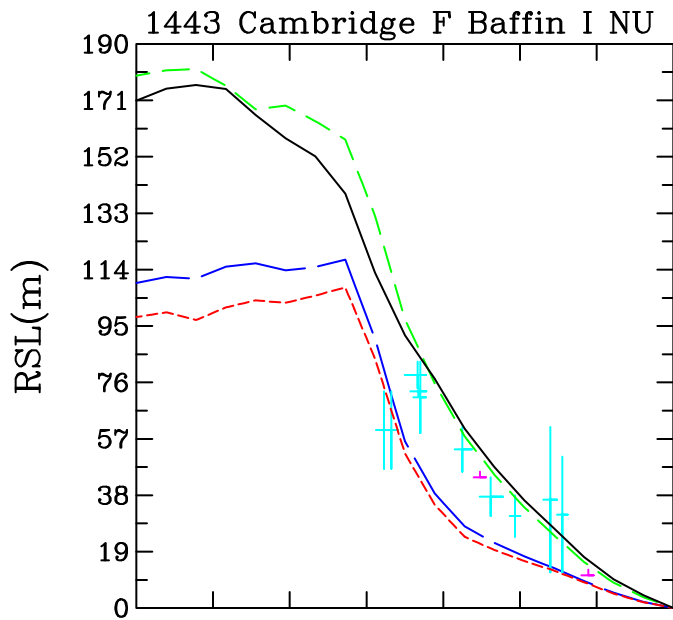

— nn445 North Am, nn8234 EA., ICE6G Ant., VM5a
 - - nn7280 North Am, ""
 - - nn9021 ""
 — nn9021 "", but ICE4G Ant., VM2 (as calibrated)

— nn445 North Am, nn8234 EA., ICE6G Ant., VM5a
 - - nn7280 North Am, ""
 - - nn9021 ""
 — nn9021 "", but ICE4G Ant., VM2 (as calibrated)

- - - nn445 North Am, nn8234 EA., ICE6G Ant., VM5a
 - - - nn7280 North Am, ""
 - - - nn9021 ""
 - - - nn9021 "", but ICE4G Ant., VM2 (as calibrated)

— nn445 North Am, nn8234 EA., ICE6G Ant., VM5a
 - - nn7280 North Am, ""
 - - nn9021 ""
 — nn9021 "", but ICE4G Ant., VM2 (as calibrated)