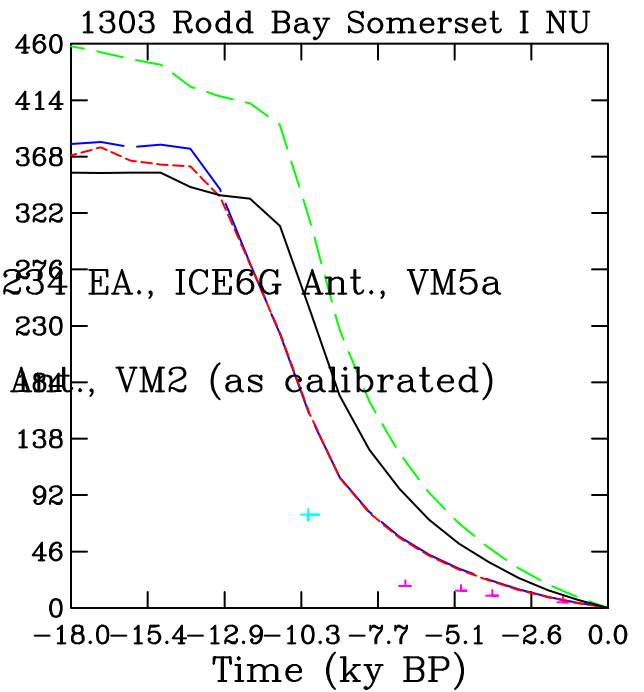

— nn445 North Am, nn8234 EA., ICE6G Ant., VM5a
 - - nn7280 North Am, ""
 - - nn9021 ""
 — nn9021 "", but ICE4G Ant., VM2 (as calibrated)

— nn445 North Am, nn8234 EA., ICE6G Ant., VM5a
 - - nn7280 North Am, ""
 - - nn9021 ""
 — nn9021 "", but ICE4G Ant., VM2 (as calibrated)

- - - nn445 North Am, nn8234 EA., ICE6G Ant., VM5a
 - - - nn7280 North Am, ""
 - - - nn9021 ""
 - - - nn9021 "", but ICE4G Ant., VM2 (as calibrated)

— nn445 North Am, nn8234 EA., ICE6G Ant., VM5a
 - - nn7280 North Am, ""
 - - nn9021 ""
 — nn9021 "", but ICE4G Ant., VM2 (as calibrated)