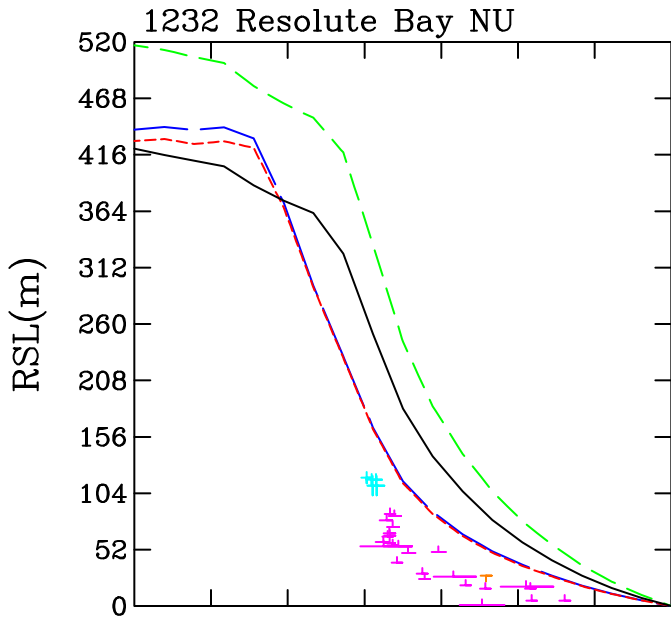

— nn445 North Am, nn8234 EA., ICE6G Ant., VM5a
 - - nn7280 North Am, ""
 - - nn9021 ""
 — nn9021 "", but ICE4G Ant., VM2 (as calibrated)

— nn445 North Am, nn8234 EA., ICE6G Ant., VM5a
 - - nn7280 North Am, ""
 - - nn9021 ""
 — nn9021 "", but ICE4G Ant., VM2 (as calibrated)

- - - nn445 North Am, nn8234 EA., ICE6G Ant., VM5a
 - - - nn7280 North Am, ""
 - - - nn9021 ""
 - - - nn9021 "", but ICE4G Ant., VM2 (as calibrated)

— nn445 North Am, nn8234 EA., ICE6G Ant., VM5a
 - - nn7280 North Am, ""
 - - nn9021 ""
 — nn9021 "", but ICE4G Ant., VM2 (as calibrated)