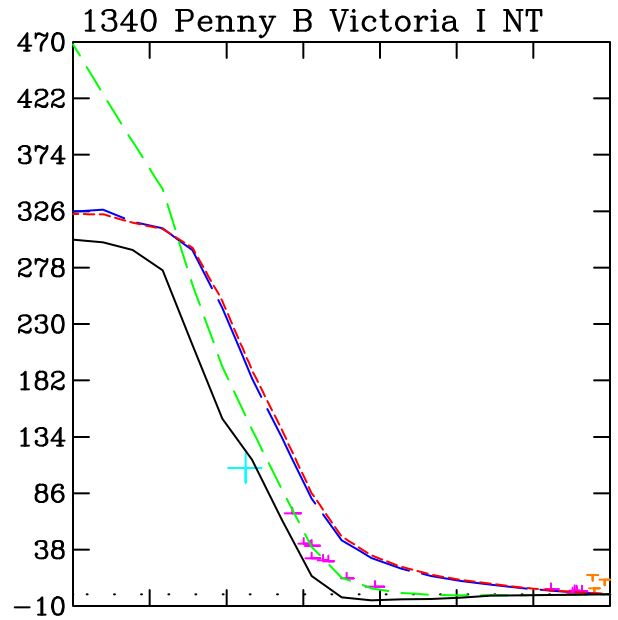

— nn445 North Am, nn8234 EA., ICE6G Ant., VM5a
 - - nn7280 North Am, ""
 - - nn9021 ""
 — nn9021 "", but ICE4G Ant., VM2 (as calibrated)

— nn445 North Am, nn8234 EA., ICE6G Ant., VM5a
 - - nn7280 North Am, ""
 - - nn9021 ""
 — nn9021 "", but ICE4G Ant., VM2 (as calibrated)

- - - nn445 North Am, nn8234 EA., ICE6G Ant., VM5a
 - - - nn7280 North Am, ""
 - - - nn9021 ""
 - - - nn9021 "", but ICE4G Ant., VM2 (as calibrated)

— nn445 North Am, nn8234 EA., ICE6G Ant., VM5a
 - - nn7280 North Am, ""
 - - nn9021 ""
 — nn9021 "", but ICE4G Ant., VM2 (as calibrated)