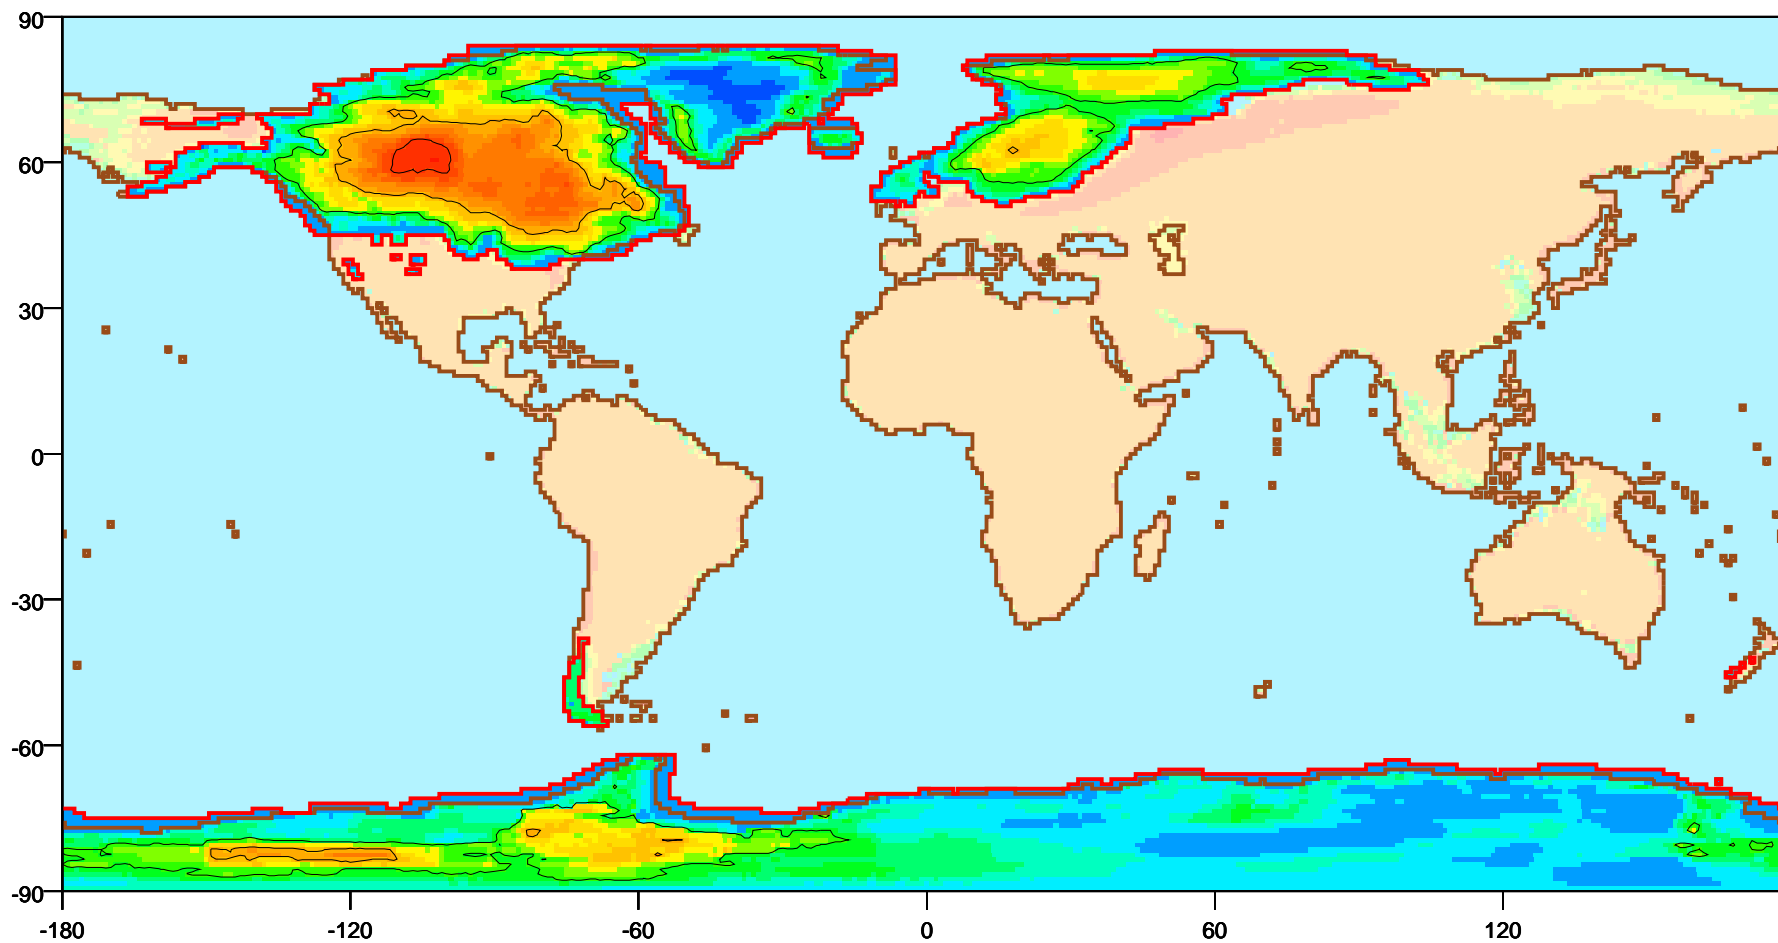

PMIP3 LGM Ice Sheet
Masks & Altitude DIFFERENCE (m) 21ka - 0ka

<https://pmip3.lsce.ipsl.fr/wiki/doku.php/pmip3.design:21k:final> [Apr 15th 2010]